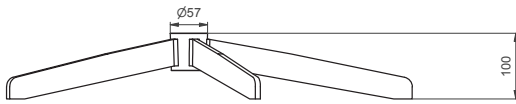

Functionality and benefits

- > Construction elevated slightly from floor
- > Equipped with feet to protect the floor
- > Prepared for 50 mm center tube
- > The shape of legs can be customized

Technical specifications

- > We offer this base in one standard diameter:
D = Ø680, H= 103 including feet
- > Colours available: powder coating

Compatible with more products

This mechanism can be combined with more products including frames, triggers, adapters, center tubes, bases and swivels.