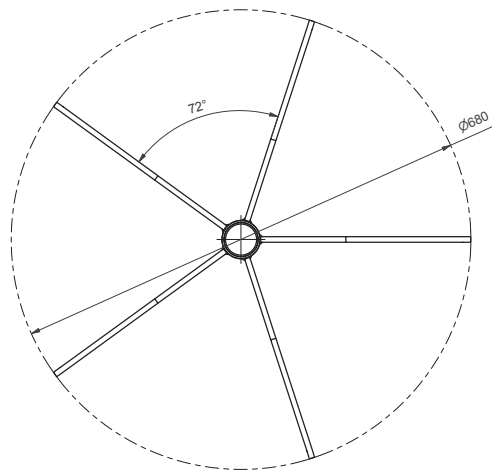

Functionality and benefits

- > Construction elevated slightly from floor
- > Equipped with feet to protect the floor
- > Prepared for 50 mm center tube
- > The shape of legs can be customized

Technical specifications

- > We offer this base in one standard diameter:
  D = Ø680, H= 103 including feet
- > Colours available: powder coating

Compatible with more products

This mechanism can be combined with more products including frames, triggers, adapters, center tubes, bases and swivels.

CLICK and find all our products online

MECHANISMS,
MOTORS ETC

BASES AND
SWIVELS

STEEL PARTS, POWDER
COATING ETC

HEALTHCARE AND
LIFT SYSTEMS

MOULDED
FOAM

SEWING AND
UPHOLSTERY

- > Simplify your supply chain
- > Secure strong cooperation
- > Experience hands-on support