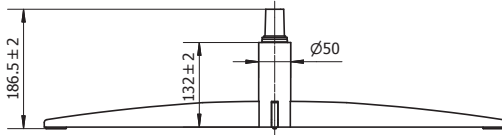

## Functionality and benefits

- > The base is mounted with a center tube or a top plate ensuring a perfect fit
- > Cover tube is available for hiding the base weldings making a smooth alignment from base to seat part
- > Cover tubes come in the colour as the base

## Technical specifications

- > We offer this base in two standard diameter:
- > D = Ø470    D = Ø720