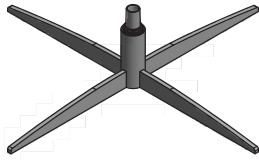

# Liverpool Base, 4 star

- > All bases are available as a standard option
- > All bases can be customized to accommodate special requirements
- > All bases can be combined with more products for complete solution

## Functionality and benefits

- > The base is mounted with a center tube or a top plate ensuring a perfect fit
- > Cover tube is available for hiding the base weldings making a smooth alignment from base to seat part
- > Cover tubes come in the colour as the base

## Technical specifications

- > We offer this base in two standard diameter:
- > D = Ø470    D = Ø720