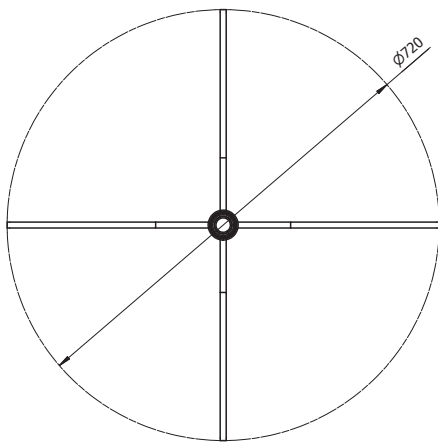

## Functionality and benefits

- > The base is mounted with a center tube or a top plate ensuring a perfect fit
- > Cover tube is available for hiding the base weldings making a smooth alignment from base to seat part
- > Cover tubes come in the colour as the base

## Technical specifications

- > We offer this base in two standard diameter:
- > D = Ø470    D = Ø720