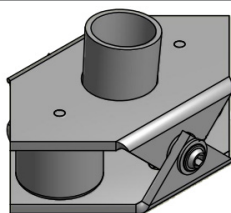

7275 Micro Tilt

- › All mechanisms are available as a standard option
- › All mechanisms can be customized to accommodate special requirements
- › All mechanisms can be combined with more products for complete solution

Functionality and benefits

- › Mechanism with comfortable movement
- › Suitable for conference chairs or similar
- › Available for chairs with swivel

Technical specifications

- › Rubber solution Combi - springs