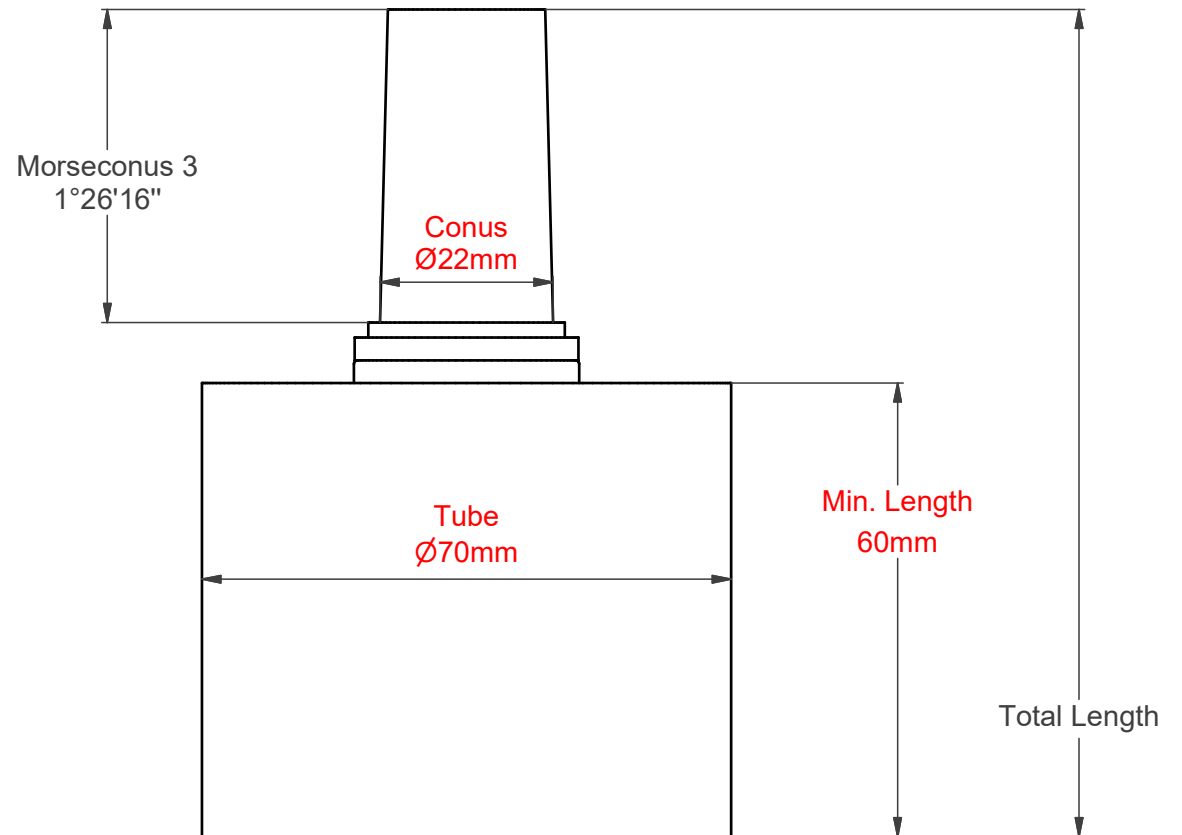

Swivels / Center Columns Ø22 / LENGTH

Info	Our product is shown with the minimum length according to the combination of tube and conus.	Scale	Page no.	Contact
Rights	This document contain products owned by Schultz Seating Group. It is intended for collaboration with development purposes.	1:1	1 of 2	www.schultz-seating.com

Swivels / Center Columns Ø30 / LENGTH

Info	Our product is shown with the minimum length according to the combination of tube and conus.	Scale	Page no.	Contact
Rights	This document contain products owned by Schultz Seating Group. It is intended for collaboration with development purposes.	1:1	2 of 2	www.schultz-seating.com