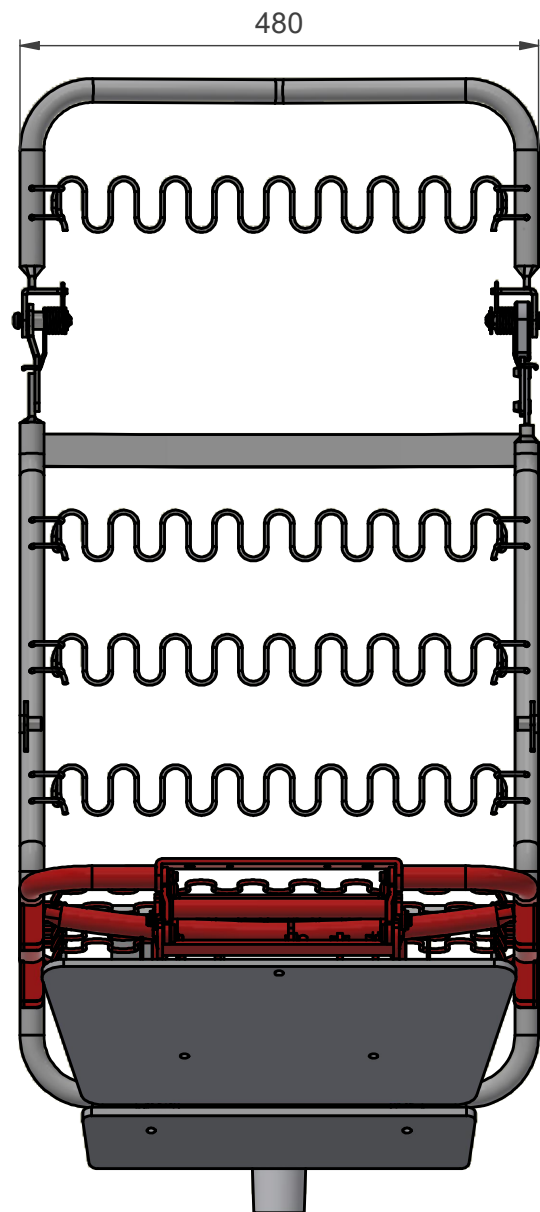

# 7883 Zero Gravity Extra Long

Info	Our mechanism (red object) is shown assembled with our additional products to indicate angles and dimensions.	Scale	Page no.	Contact
Rights	This document contain products owned by Schultz Seating Group. It is intended for collaboration with development purposes.	1 : 7	1 of 5	<a href="http://www.schultz-seating.com">www.schultz-seating.com</a>

# 7883 Zero Gravity Extra Long

Info	Our mechanism (red object) is shown assembled with our additional products to indicate angles and dimensions.	Scale	Page no.	Contact
Rights	This document contain products owned by Schultz Seating Group. It is intended for collaboration with development purposes.	1 : 7	2 of 5	<a href="http://www.schultz-seating.com">www.schultz-seating.com</a>

# 7883 Zero Gravity Extra Long

Info	Our mechanism (red object) is shown assembled with our additional products to indicate angles and dimensions.	Scale	Page no.	Contact
Rights	This document contain products owned by Schultz Seating Group. It is intended for collaboration with development purposes.	1 : 7	3 of 5	<a href="http://www.schultz-seating.com">www.schultz-seating.com</a>

# 7883 Zero Gravity Extra Long

Info	Our mechanism (red object) is shown assembled with our additional products to indicate angles and dimensions.	Scale	Page no.	Contact
Rights	This document contain products owned by Schultz Seating Group. It is intended for collaboration with development purposes.	1 : 7	4 of 5	<a href="http://www.schultz-seating.com">www.schultz-seating.com</a>