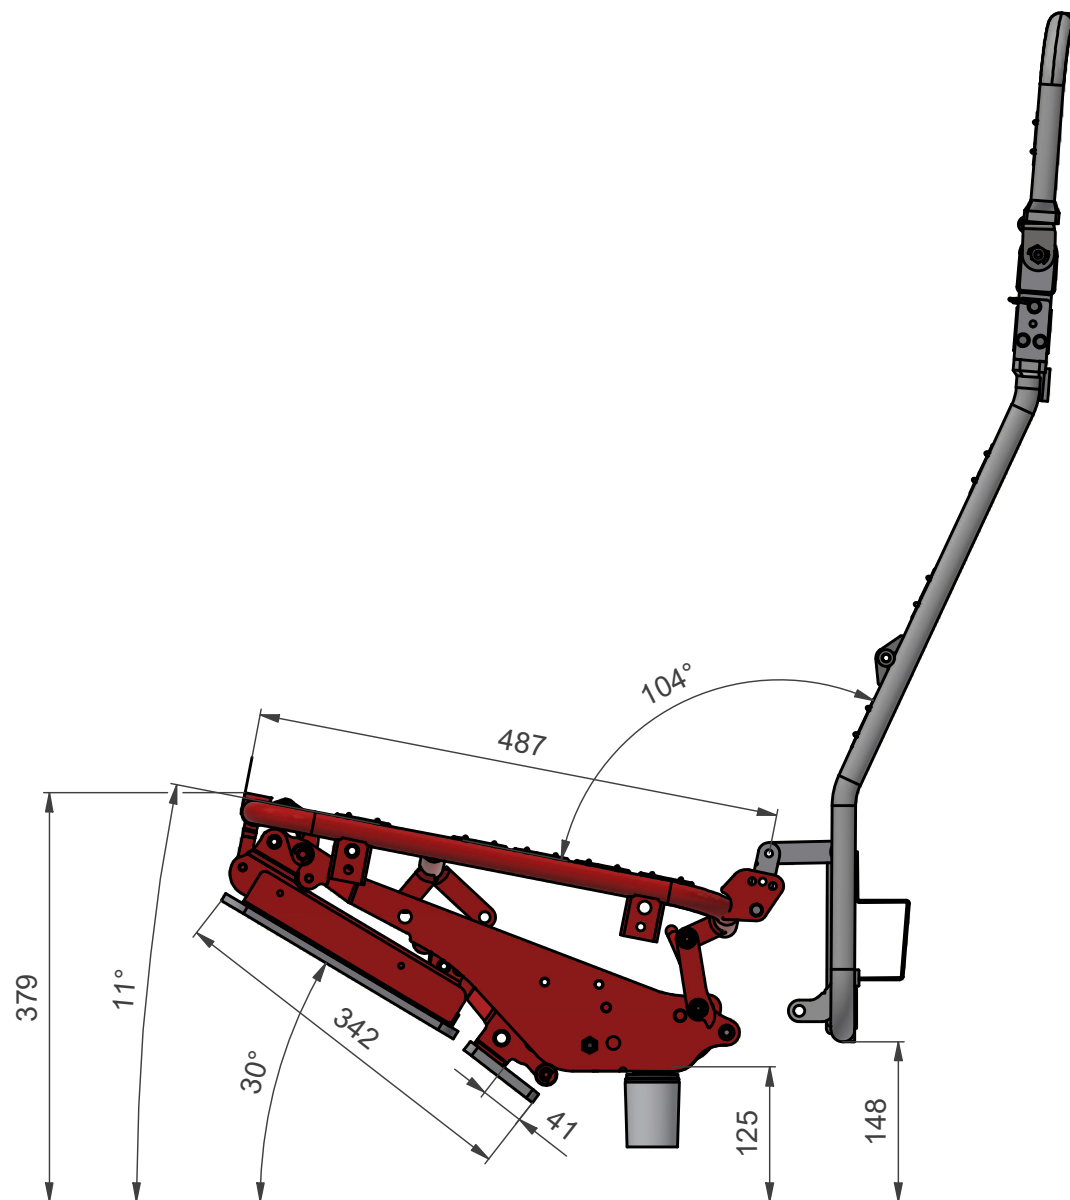

# 7883 Zero Gravity Extra Long

Info	Our mechanism (red object) is shown assembled with our additional products to indicate angles and dimensions.	Scale	Page no.	Contact
Rights	This document contain products owned by Schultz Seating Group. It is intended for collaboration with development purposes.	1 : 7	1 of 5	<a href="http://www.schultz-seating.com">www.schultz-seating.com</a>

# 7883 Zero Gravity Extra Long

Info	Our mechanism (red object) is shown assembled with our additional products to indicate angles and dimensions.	Scale	Page no.	Contact
Rights	This document contain products owned by Schultz Seating Group. It is intended for collaboration with development purposes.	1 : 7	2 of 5	<a href="http://www.schultz-seating.com">www.schultz-seating.com</a>

# 7883 Zero Gravity Extra Long

Info	Our mechanism (red object) is shown assembled with our additional products to indicate angles and dimensions.	Scale	Page no.	Contact
Rights	This document contain products owned by Schultz Seating Group. It is intended for collaboration with development purposes.	1 : 7	3 of 5	<a href="http://www.schultz-seating.com">www.schultz-seating.com</a>

# 7883 Zero Gravity Extra Long

Info	Our mechanism (red object) is shown assembled with our additional products to indicate angles and dimensions.	Scale	Page no.	Contact
Rights	This document contain products owned by Schultz Seating Group. It is intended for collaboration with development purposes.	1 : 7	4 of 5	<a href="http://www.schultz-seating.com">www.schultz-seating.com</a>