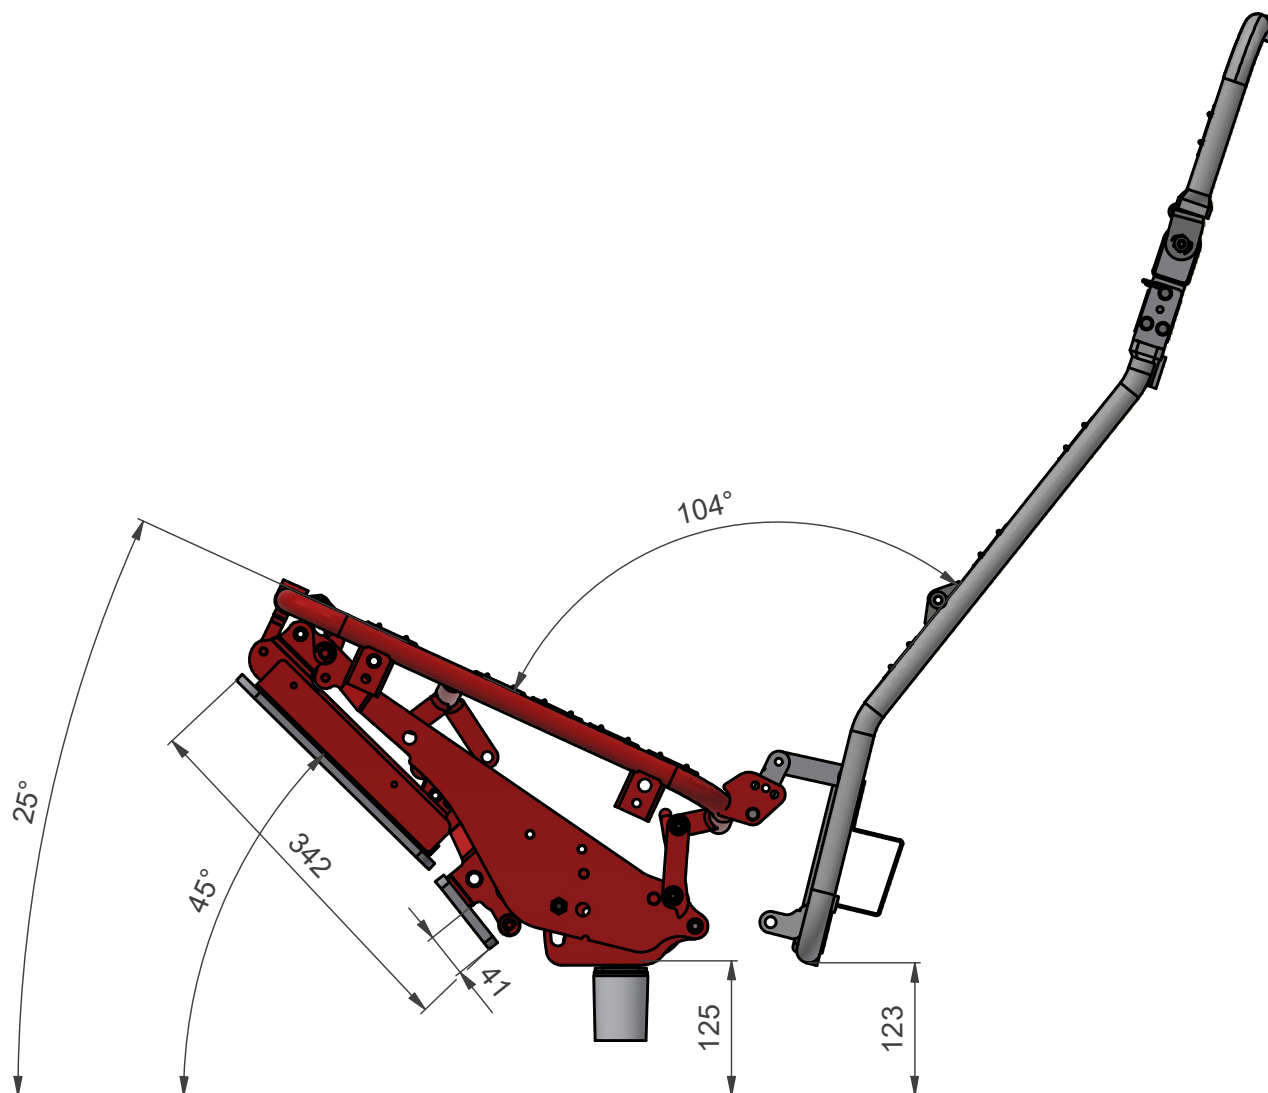

# 7883 Zero Gravity Extra Long

Info	Our mechanism (red object) is shown assembled with our additional products to indicate angles and dimensions.	Scale	Page no.	Contact
Rights	This document contain products owned by Schultz Seating Group. It is intended for collaboration with development purposes.	1 : 7	1 of 5	<a href="http://www.schultz-seating.com">www.schultz-seating.com</a>

# 7883 Zero Gravity Extra Long

Info	Our mechanism (red object) is shown assembled with our additional products to indicate angles and dimensions.	Scale	Page no.	Contact
Rights	This document contain products owned by Schultz Seating Group. It is intended for collaboration with development purposes.	1 : 7	2 of 5	<a href="http://www.schultz-seating.com">www.schultz-seating.com</a>

# 7883 Zero Gravity Extra Long

Info	Our mechanism (red object) is shown assembled with our additional products to indicate angles and dimensions.	Scale	Page no.	Contact
Rights	This document contain products owned by Schultz Seating Group. It is intended for collaboration with development purposes.	1 : 7	3 of 5	<a href="http://www.schultz-seating.com">www.schultz-seating.com</a>

# 7883 Zero Gravity Extra Long

Info	Our mechanism (red object) is shown assembled with our additional products to indicate angles and dimensions.	Scale	Page no.	Contact
Rights	This document contain products owned by Schultz Seating Group. It is intended for collaboration with development purposes.	1 : 7	4 of 5	<a href="http://www.schultz-seating.com">www.schultz-seating.com</a>