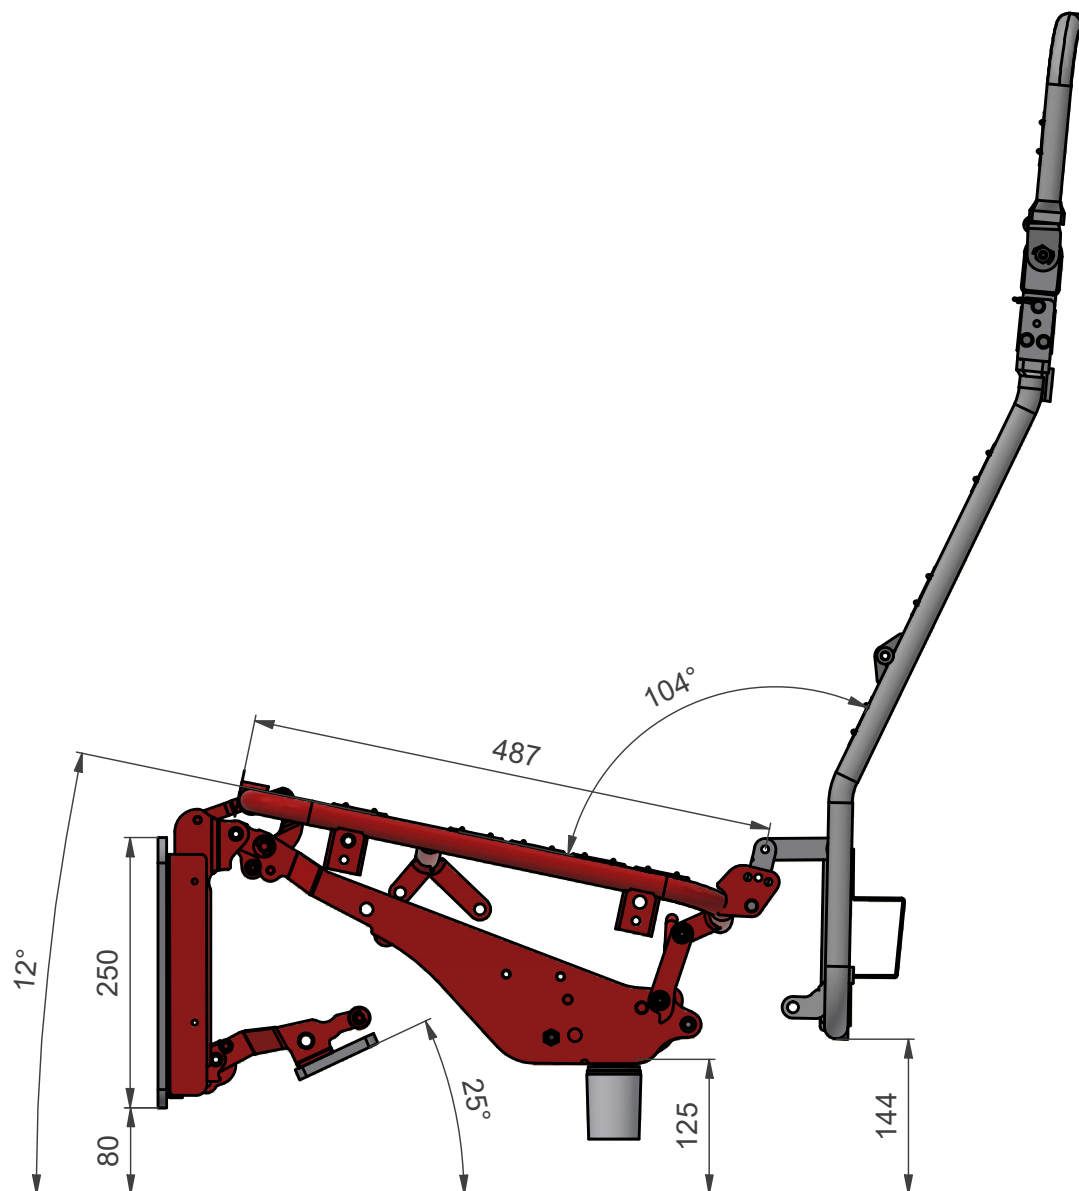

# 7883 Zero Gravity Extra Long

Info	Our mechanism (red object) is shown assembled with our additional products to indicate angles and dimensions.	Scale	Page no.	Contact
Rights	This document contain products owned by Schultz Seating Group. It is intended for collaboration with development purposes.	1 : 7	1 of 5	<a href="http://www.schultz-seating.com">www.schultz-seating.com</a>

# 7883 Zero Gravity Extra Long

Info	Our mechanism (red object) is shown assembled with our additional products to indicate angles and dimensions.	Scale	Page no.	Contact
Rights	This document contain products owned by Schultz Seating Group. It is intended for collaboration with development purposes.	1 : 7	2 of 5	<a href="http://www.schultz-seating.com">www.schultz-seating.com</a>

# 7883 Zero Gravity Extra Long

Info	Our mechanism (red object) is shown assembled with our additional products to indicate angles and dimensions.	Scale	Page no.	Contact
Rights	This document contain products owned by Schultz Seating Group. It is intended for collaboration with development purposes.	1 : 7	3 of 5	<a href="http://www.schultz-seating.com">www.schultz-seating.com</a>

# 7883 Zero Gravity Extra Long

Info	Our mechanism (red object) is shown assembled with our additional products to indicate angles and dimensions.	Scale	Page no.	Contact
Rights	This document contain products owned by Schultz Seating Group. It is intended for collaboration with development purposes.	1 : 7	4 of 5	<a href="http://www.schultz-seating.com">www.schultz-seating.com</a>