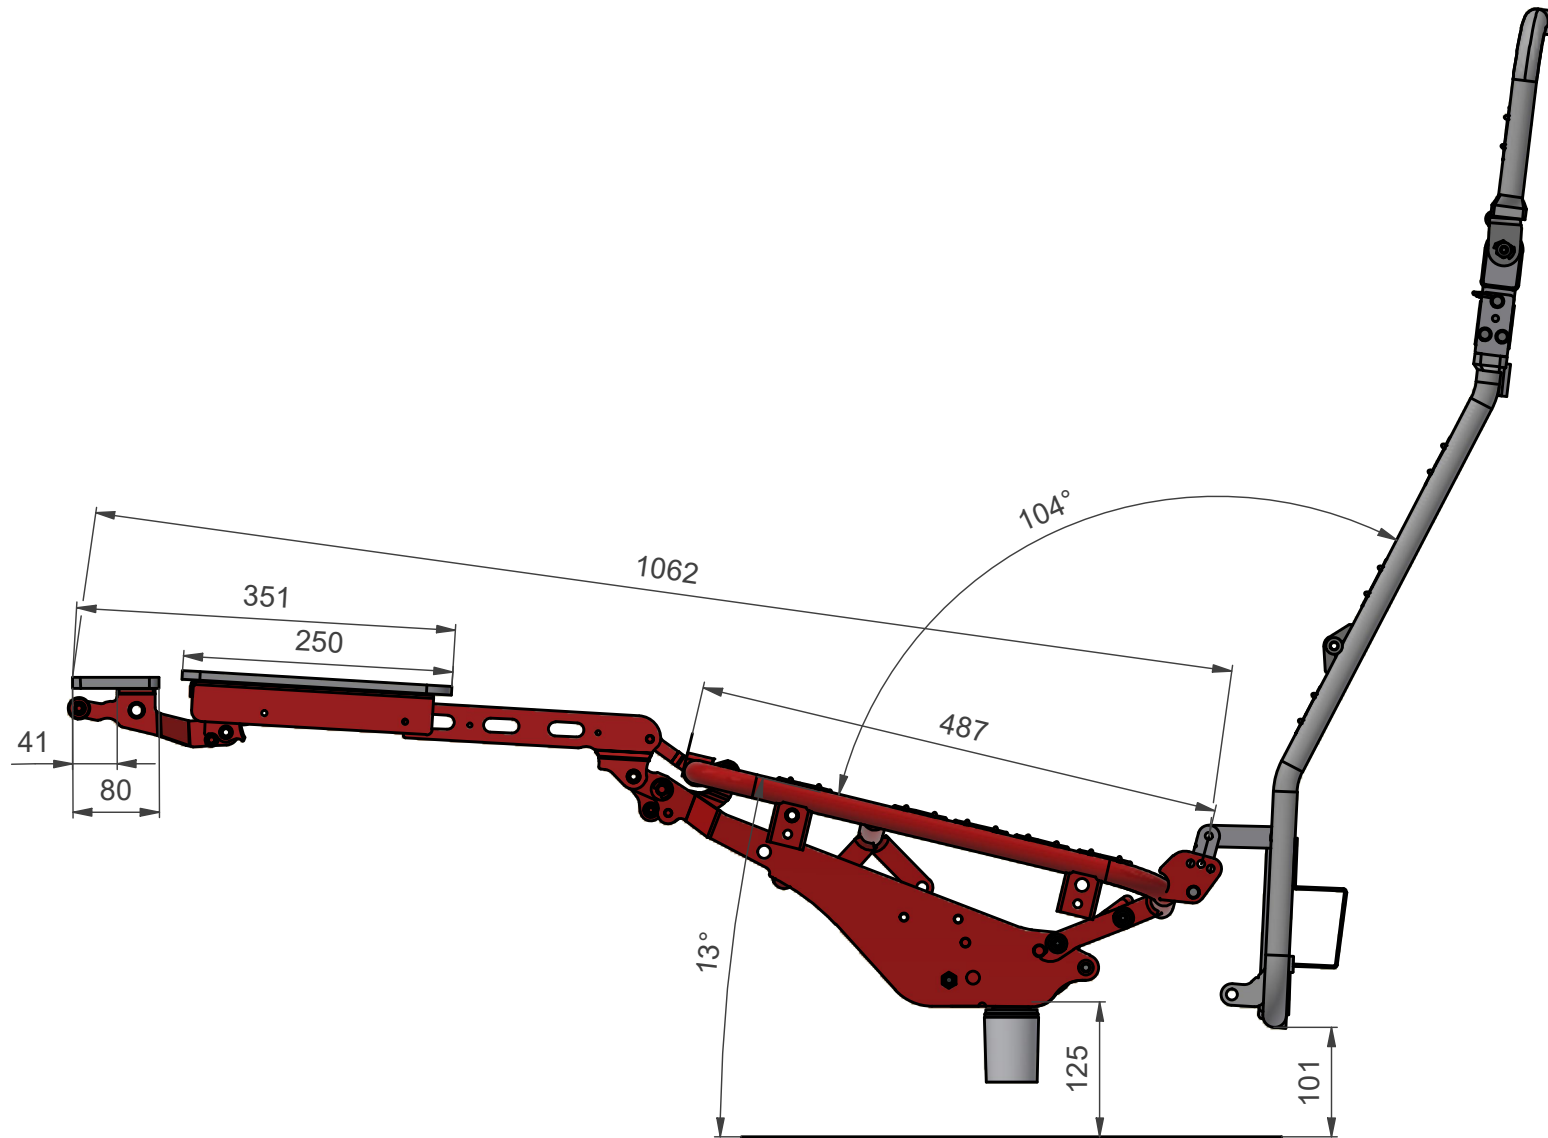

# 7883 Zero Gravity Extra Long

Info	Our mechanism (red object) is shown assembled with our additional products to indicate angles and dimensions.	Scale	Page no.	Contact
Rights	This document contain products owned by Schultz Seating Group. It is intended for collaboration with development purposes.	1 : 7	1 of 5	<a href="http://www.schultz-seating.com">www.schultz-seating.com</a>

# 7883 Zero Gravity Extra Long

Info	Our mechanism (red object) is shown assembled with our additional products to indicate angles and dimensions.	Scale	Page no.	Contact
Rights	This document contain products owned by Schultz Seating Group. It is intended for collaboration with development purposes.	1 : 7	2 of 5	<a href="http://www.schultz-seating.com">www.schultz-seating.com</a>

# 7883 Zero Gravity Extra Long

Info	Our mechanism (red object) is shown assembled with our additional products to indicate angles and dimensions.	Scale	Page no.	Contact
Rights	This document contain products owned by Schultz Seating Group. It is intended for collaboration with development purposes.	1 : 7	3 of 5	<a href="http://www.schultz-seating.com">www.schultz-seating.com</a>

# 7883 Zero Gravity Extra Long

Info	Our mechanism (red object) is shown assembled with our additional products to indicate angles and dimensions.	Scale	Page no.	Contact
Rights	This document contain products owned by Schultz Seating Group. It is intended for collaboration with development purposes.	1 : 7	4 of 5	<a href="http://www.schultz-seating.com">www.schultz-seating.com</a>